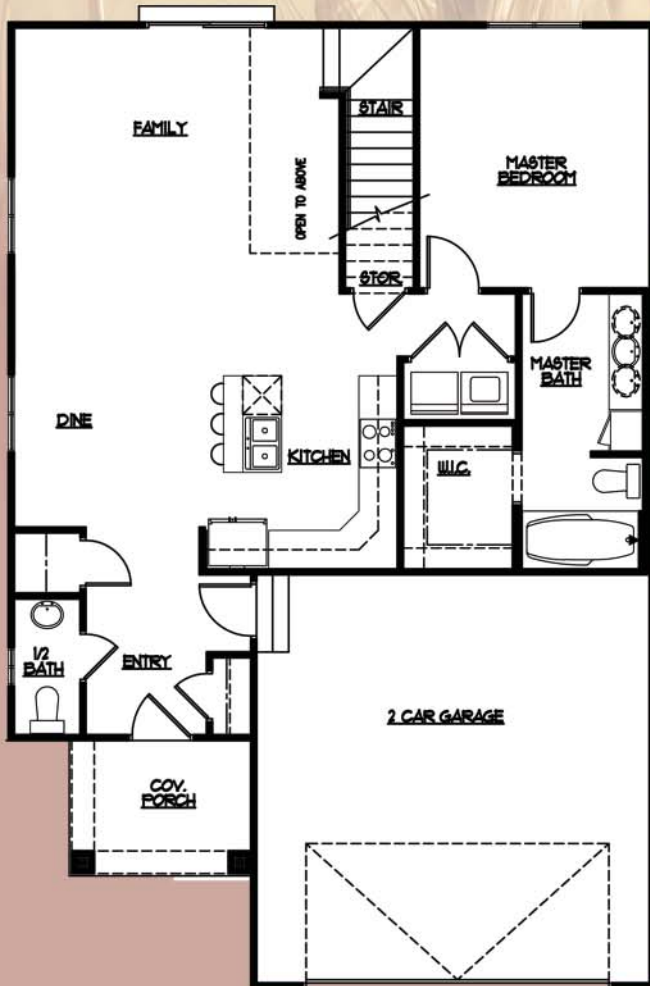

AUBURN FIELDS

THE HARVEST

MAIN FLOOR

UPPER FLOOR

FINISHED: APPROX. 1,648 SQ. FT.
UNFINISHED: APPROX. 1,080 SQ. FT.
TOTAL SQ. FT.: APPROX. 2,728 SQ. FT.

801-567-4220

The
MANSELL
Group

"The Trusted Name in Real Estate"