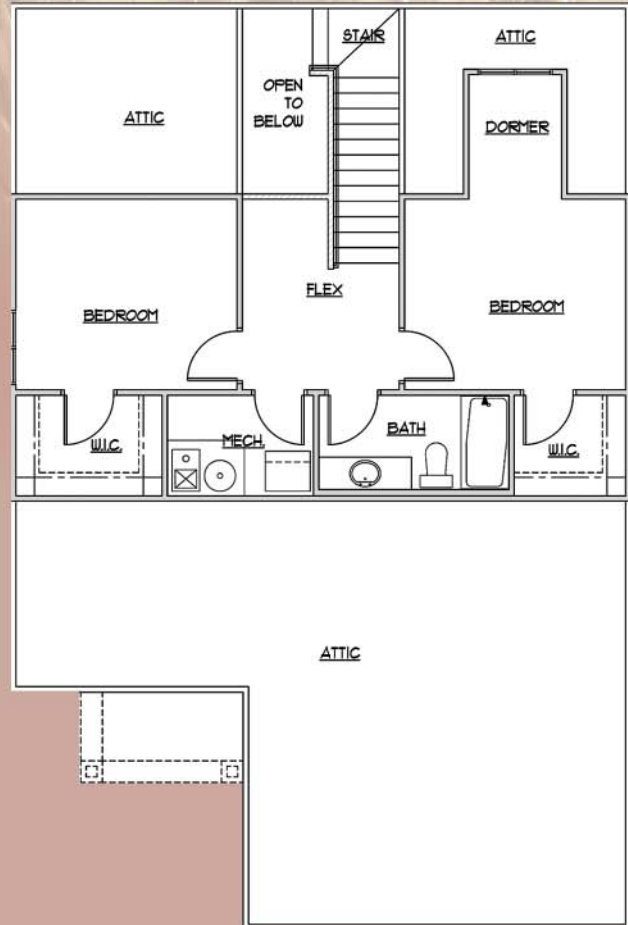

AUBURN FIELDS

THE HARVEST

MAIN FLOOR

UPPER FLOOR

FINISHED: APPROX. 1,648 SQ. FT.
UNFINISHED: APPROX. 1,080 SQ. FT.
TOTAL SQ. FT.: APPROX. 2,728 SQ. FT.

801-567-4220

The
MANSELL
Group

"The Trusted Name in Real Estate"