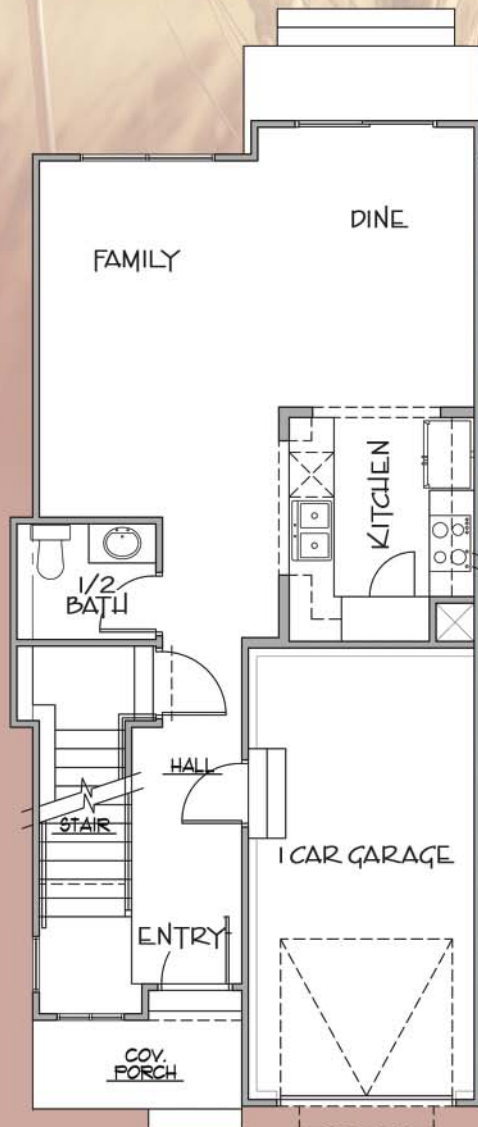

AUBURN FIELDS

THE WHEATFIELD

MAIN FLOOR

UPPER FLOOR

FINISHED: APPROX. 1,444 SQ. FT.
UNFINISHED: APPROX. 660 SQ. FT.
TOTAL SQ. FT.: APPROX. 2,104 SQ. FT.

801-567-4220

The
MANSELL
Group

"The Trusted Name in Real Estate"