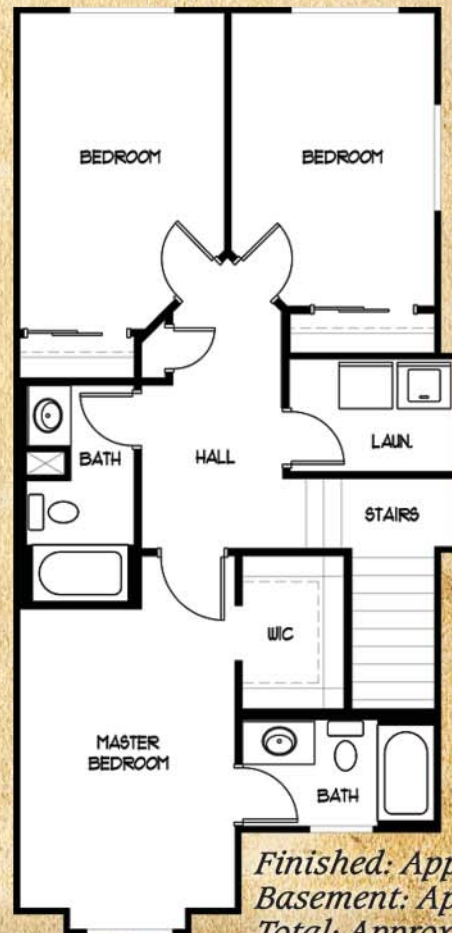

THE TOWNHOMES ON

WINCHESTER

THE WHEATFIELD

Main Floor

Upper Floor

Finished: Approx. 1,444 Sq. Ft.
Basement: Approx. 661 Sq. Ft.
Total: Approx. 2,105 Sq. Ft.

801-567-4220

www.TheMansellGroup.com