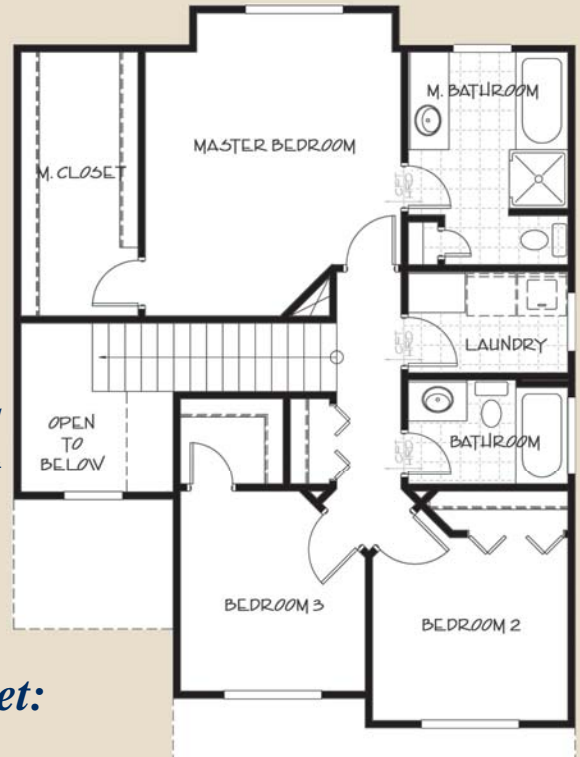

PENFIELD

Main Level
557 Square Feet

Upper Level
857 Square Feet

Total Square Feet:
1414 Square Feet

For More Information Call

801-567-4220

"The Trusted Name in Real Estate"

Triumph Homes, LLC