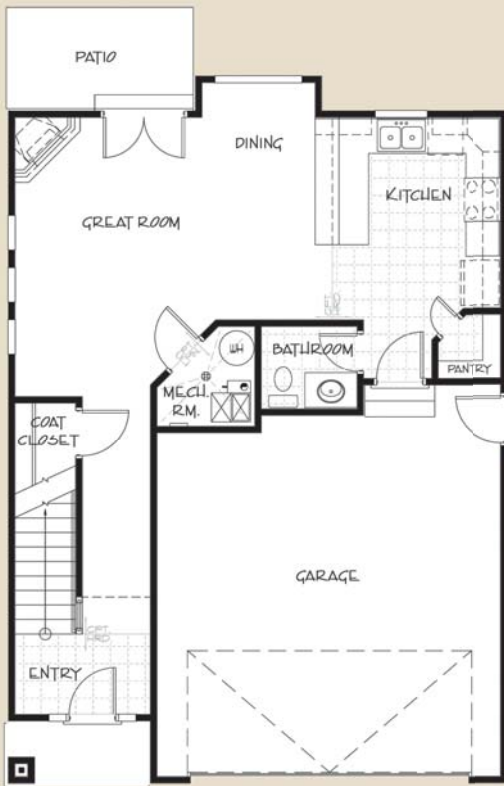

ROCKWELL

Main Level
657 Square Feet

Upper Level
996 Square Feet

Total Square Feet:
1653 Square Feet

For More Information Call

801-567-4220

The
MANSELL
Group

Triumph Homes, LLC