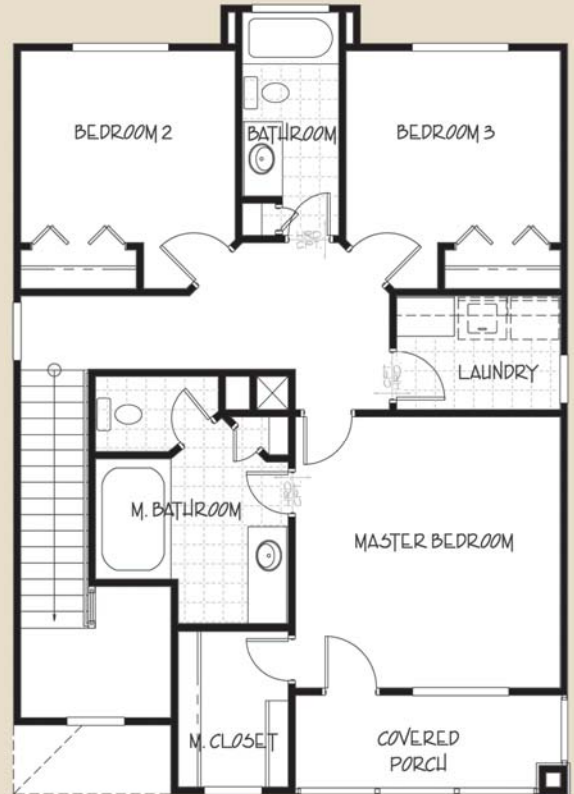

ROCKWELL

Main Level
657 Square Feet

Upper Level
996 Square Feet

Total Square Feet:
1653 Square Feet

For More Information Call

801-567-4220

The
MANSELL
Group

Triumph Homes, LLC