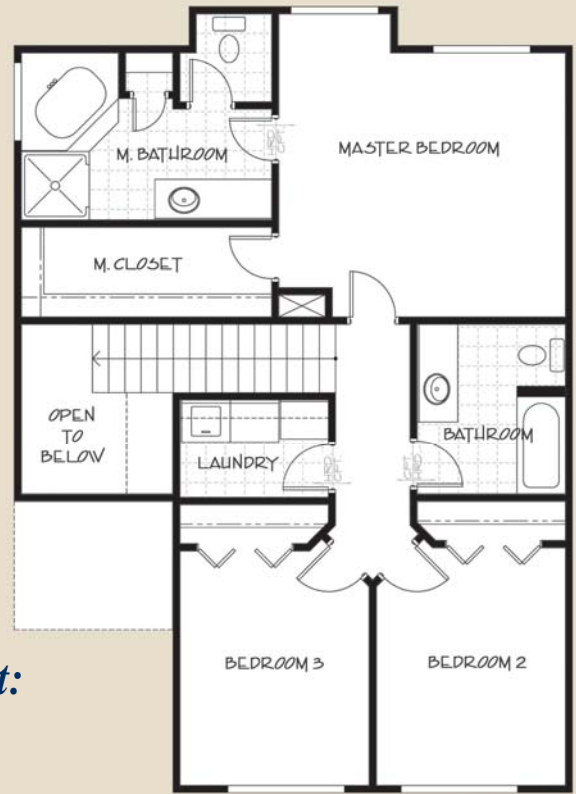

WHITMORE

Main Level
557 Square Feet

Upper Level
921 Square Feet

Total Square Feet:
1478 Square Feet

For More Information Call

801-567-4220

Triumph Homes, LLC

RESIDENTIAL BROKERAGE